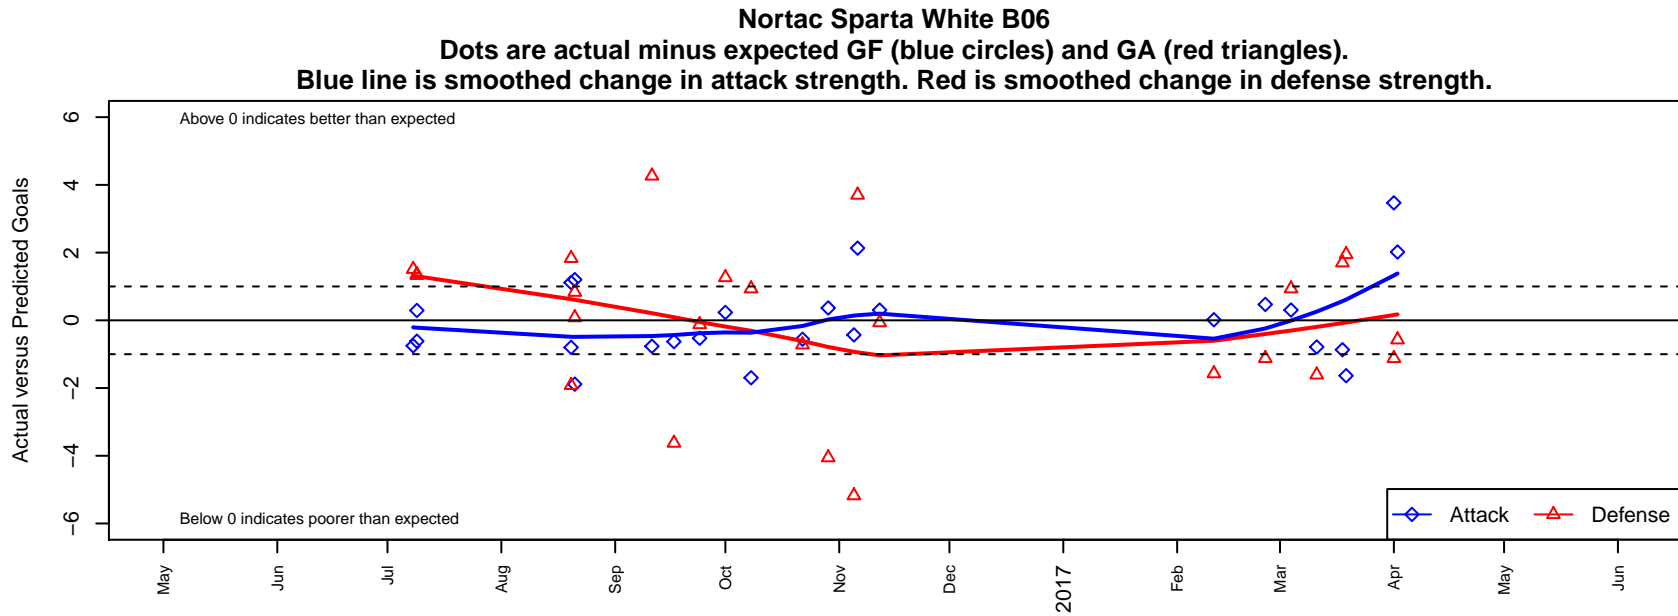

# Nortac Sparta White B06

FC Tacoma  
 Tacoma, WA  
 B06 total strength=242  
 attack=0.3 defense=0.07  
 fall league = PSPL Classic 2 Red U11, PSPL C  
 spr league = Spr PSPL Classic 3 U11

alt names used:  
 Sparta B06 White  
 NORTAC SPARTA B06 White  
 NORTAC SPARTA B06 White  
 Sparta B06 White  
 NORTAC SPARTA B06 White

Venues played:  
 2016 Seattle United Cup BU11 Silver  
 2016 Island Cup BU11 Silver  
 2016 PSPL Classic 2 Red U11  
 2016 PSPL Classic 3 U11  
 2016 Spr PSPL Classic 3 U11

**attack and defense variance (black dot)  
relative to other teams  
and top 10 in region**