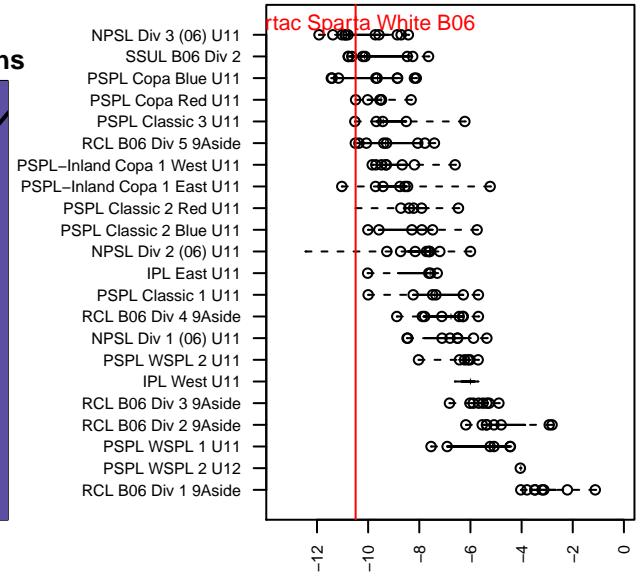

**attack and defense rating
relative to others at age
and all opponents in last 13 months**